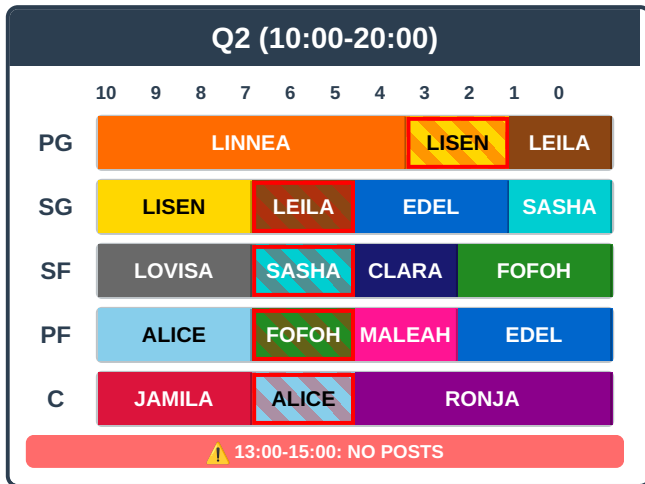

# **ROTATION SYSTEM** **GAME 1: vs ESTONIA**

✓ Max 24 min | Min 8 min

✓ Max 7 min continuous

✓ Linnea OR Leila always on court

✓ All 12 players every quarter

⚠ NO TRADITIONAL POST:  = Emergency small ball

|                                                                                           |                                                                                            |                                                                                             |
|-------------------------------------------------------------------------------------------|--------------------------------------------------------------------------------------------|---------------------------------------------------------------------------------------------|
|  LINNEA |  LEILA   |  JAMILA  |
|  EDEL  |  MALEAH |  SASHA  |
|  RONJA |  LISEN  |  FOFOH  |
|  CLARA |  ALICE  |  LOVISA |

|                |              |                |               |
|----------------|--------------|----------------|---------------|
| LINNEA<br>20.5 | LEILA<br>19  | JAMILA<br>14.5 | EDEL<br>14    |
| SASHA<br>14.5  | MALEAH<br>11 | RONJA<br>15.5  | LISEN<br>10.5 |
| FOFOH<br>9.5   | CLARA<br>9   | ALICE<br>9     | LOVISA<br>8.5 |

# **ROTATION SYSTEM** **GAME 2: vs LATVIA**

✓ Max 24 min | Min 8 min     
 ✓ Max 7 min continuous     
 ✓ Linnea OR Leila always on court     
 ✓ All 12 players every quarter

⚠ NO TRADITIONAL POST:  = Emergency small ball