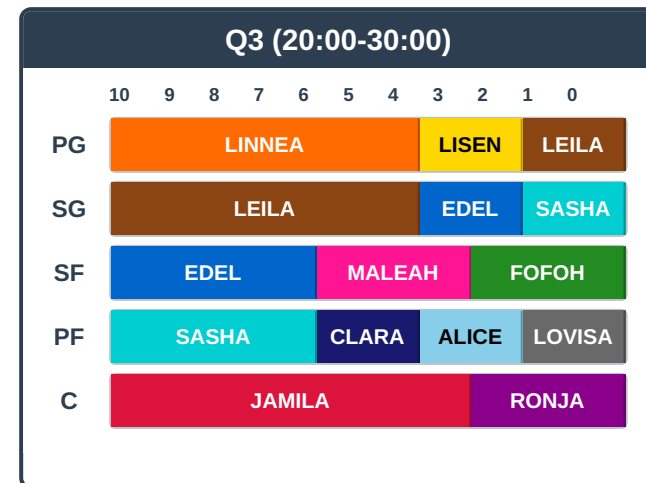

# **ROTATION SYSTEM** **GAME 1: vs ESTONIA**

✓ Max 24 min | Min 8 min

✓ Max 7 min continuous

✓ Linnea OR Leila always on court

✓ All 12 players every quarter

⚠ NO TRADITIONAL POST:  = Emergency small ball

|                                                                                           |                                                                                            |                                                                                             |
|-------------------------------------------------------------------------------------------|--------------------------------------------------------------------------------------------|---------------------------------------------------------------------------------------------|
|  LINNEA |  LEILA   |  JAMILA  |
|  EDEL  |  MALEAH |  SASHA  |
|  RONJA |  LISEN  |  FOFOH  |
|  CLARA |  ALICE  |  LOVISA |

|                |              |                |               |
|----------------|--------------|----------------|---------------|
| LINNEA<br>20.5 | LEILA<br>19  | JAMILA<br>14.5 | EDEL<br>14    |
| SASHA<br>14.5  | MALEAH<br>11 | RONJA<br>15.5  | LISEN<br>10.5 |
| FOFOH<br>9.5   | CLARA<br>9   | ALICE<br>9     | LOVISA<br>8.5 |

# **ROTATION SYSTEM** **GAME 2: vs LATVIA**

✓ Max 24 min | Min 8 min     
 ✓ Max 7 min continuous     
 ✓ Linnea OR Leila always on court     
 ✓ All 12 players every quarter

⚠ NO TRADITIONAL POST:  = Emergency small ball