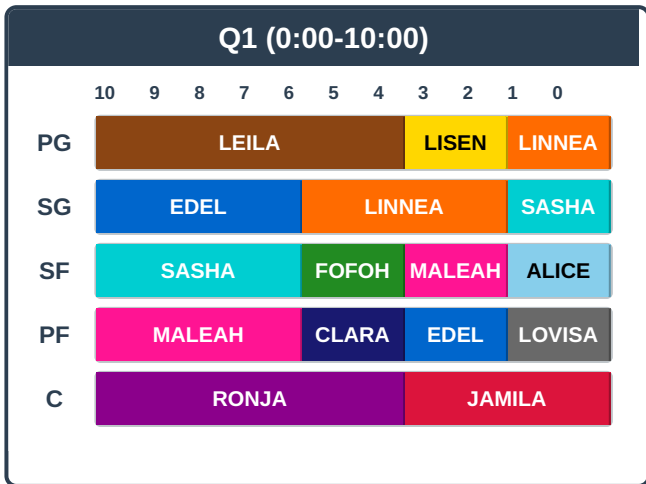

# **ROTATION SYSTEM** **GAME 1: vs ESTONIA**

✓ Max 24 min | Min 8 min

✓ Max 7 min continuous

✓ Linnea OR Leila always on court

✓ All 12 players every quarter

⚠ NO TRADITIONAL POST:  = Emergency small ball

|                                                                                           |                                                                                            |                                                                                             |
|-------------------------------------------------------------------------------------------|--------------------------------------------------------------------------------------------|---------------------------------------------------------------------------------------------|
|  LINNEA |  LEILA   |  JAMILA  |
|  EDEL  |  MALEAH |  SASHA  |
|  RONJA |  LISEN  |  FOFOH  |
|  CLARA |  ALICE  |  LOVISA |

|                |              |                |               |
|----------------|--------------|----------------|---------------|
| LINNEA<br>20.5 | LEILA<br>19  | JAMILA<br>14.5 | EDEL<br>14    |
| SASHA<br>14.5  | MALEAH<br>11 | RONJA<br>15.5  | LISEN<br>10.5 |
| FOFOH<br>9.5   | CLARA<br>9   | ALICE<br>9     | LOVISA<br>8.5 |

# **ROTATION SYSTEM** **GAME 2: vs LATVIA**

✓ Max 24 min | Min 8 min     
 ✓ Max 7 min continuous     
 ✓ Linnea OR Leila always on court     
 ✓ All 12 players every quarter

⚠ NO TRADITIONAL POST:  = Emergency small ball