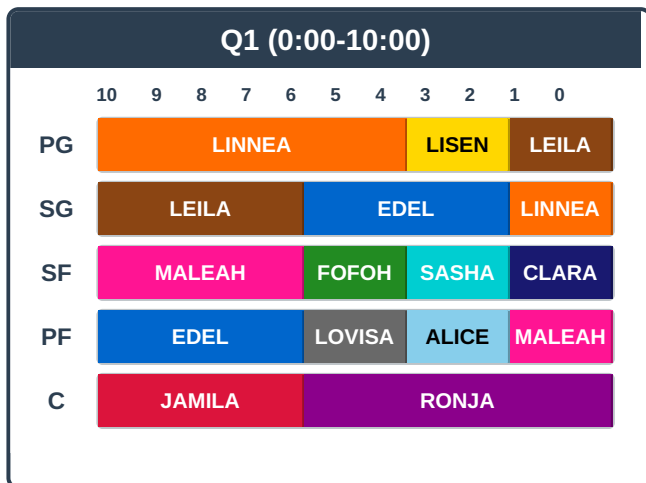

# **ROTATION SYSTEM** **GAME 1: vs ESTONIA**

✓ Max 24 min | Min 8 min

✓ Max 7 min continuous

✓ Linnea OR Leila always on court

✓ All 12 players every quarter

⚠ NO TRADITIONAL POST:  = Emergency small ball

|                                                                                           |                                                                                            |                                                                                             |
|-------------------------------------------------------------------------------------------|--------------------------------------------------------------------------------------------|---------------------------------------------------------------------------------------------|
|  LINNEA |  LEILA   |  JAMILA  |
|  EDEL  |  MALEAH |  SASHA  |
|  RONJA |  LISEN  |  FOFOH  |
|  CLARA |  ALICE  |  LOVISA |

|                |              |                |               |
|----------------|--------------|----------------|---------------|
| LINNEA<br>20.5 | LEILA<br>19  | JAMILA<br>14.5 | EDEL<br>14    |
| SASHA<br>14.5  | MALEAH<br>11 | RONJA<br>15.5  | LISEN<br>10.5 |
| FOFOH<br>9.5   | CLARA<br>9   | ALICE<br>9     | LOVISA<br>8.5 |

# **ROTATION SYSTEM** **GAME 2: vs LATVIA**

✓ Max 24 min | Min 8 min     
 ✓ Max 7 min continuous     
 ✓ Linnea OR Leila always on court     
 ✓ All 12 players every quarter

⚠ NO TRADITIONAL POST:  = Emergency small ball