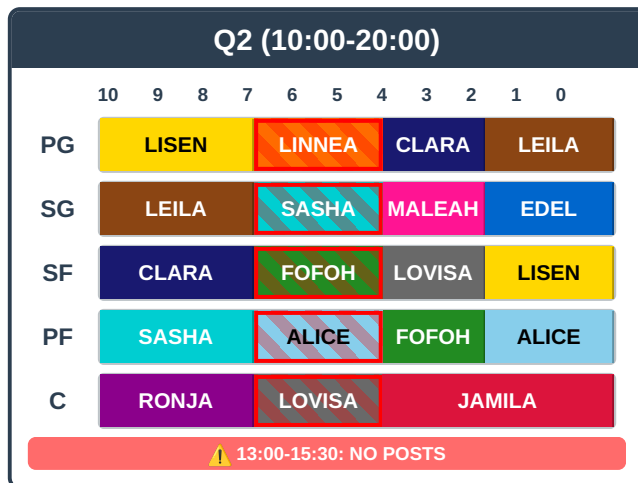

# **ROTATION SYSTEM** **GAME 1: vs ESTONIA**

✓ Max 24 min | Min 8 min

✓ Max 7 min continuous

✓ Linnea OR Leila always on court

✓ All 12 players every quarter

⚠ NO TRADITIONAL POST:  = Emergency small ball

|                                                                                           |                                                                                            |                                                                                             |
|-------------------------------------------------------------------------------------------|--------------------------------------------------------------------------------------------|---------------------------------------------------------------------------------------------|
|  LINNEA |  LEILA   |  JAMILA  |
|  EDEL  |  MALEAH |  SASHA  |
|  RONJA |  LISEN  |  FOFOH  |
|  CLARA |  ALICE  |  LOVISA |

|                |              |                |               |
|----------------|--------------|----------------|---------------|
| LINNEA<br>20.5 | LEILA<br>19  | JAMILA<br>14.5 | EDEL<br>14    |
| SASHA<br>14.5  | MALEAH<br>11 | RONJA<br>15.5  | LISEN<br>10.5 |
| FOFOH<br>9.5   | CLARA<br>9   | ALICE<br>9     | LOVISA<br>8.5 |

# **ROTATION SYSTEM** **GAME 2: vs LATVIA**

✓ Max 24 min | Min 8 min     
 ✓ Max 7 min continuous     
 ✓ Linnea OR Leila always on court     
 ✓ All 12 players every quarter

⚠ NO TRADITIONAL POST:  = Emergency small ball