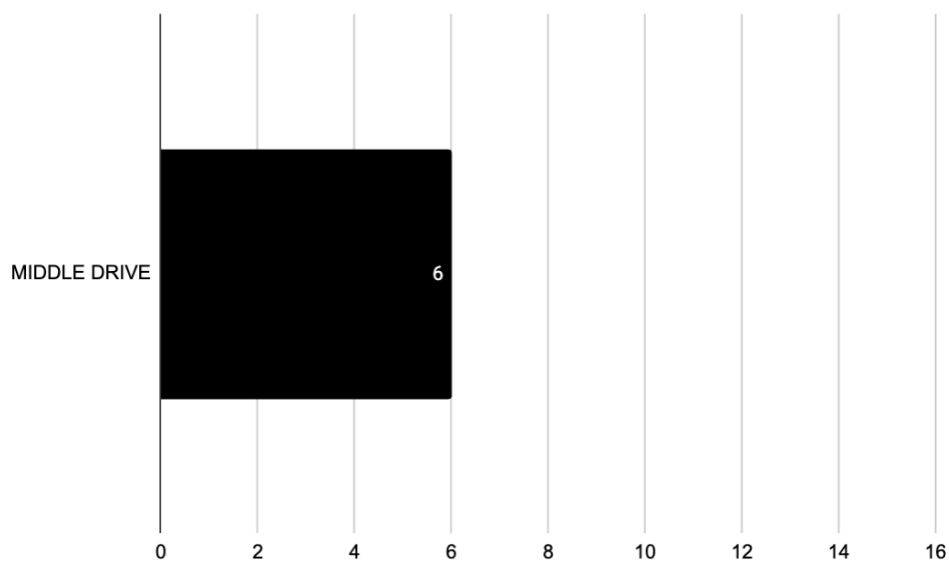

Good Help: 7, Bad Help: 5, No Help: 3 → (Good Help is highest)

Middle Drives: 6 (Goal: < 16) -