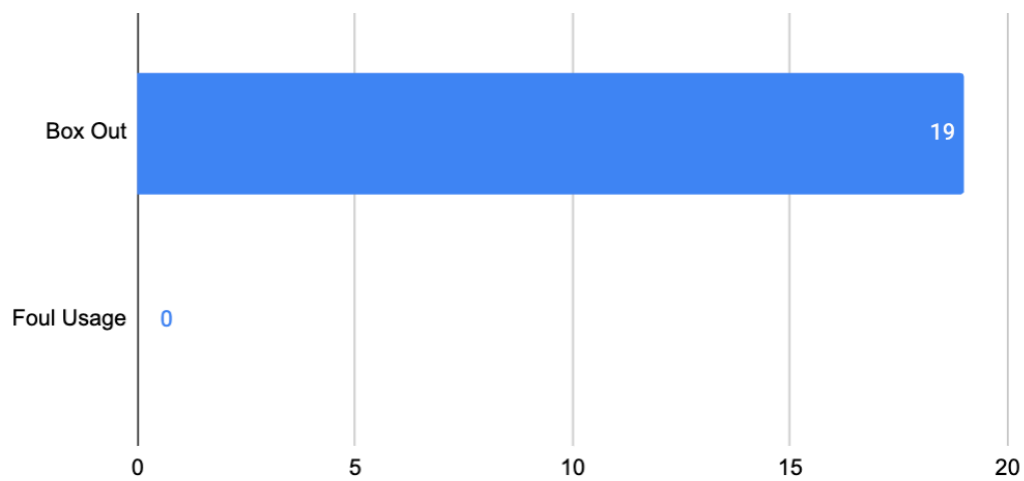

Rebounding

Box Out count: 19 (Goal: ≤ 15) - ❌