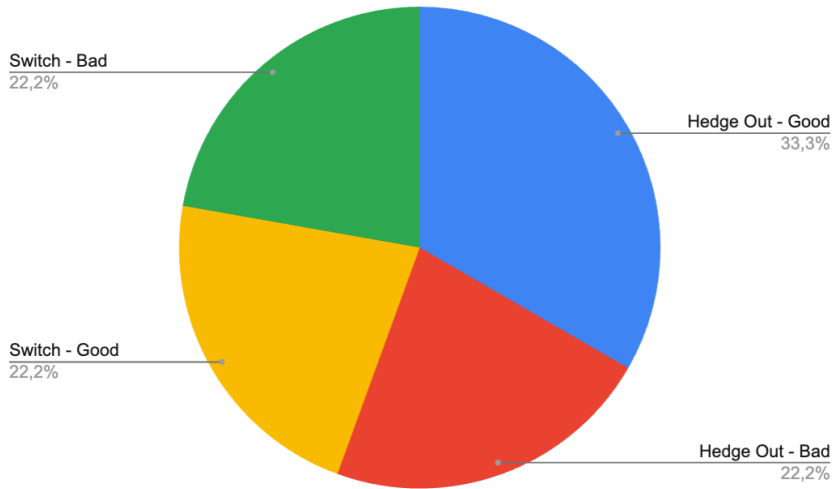

## Offensive Analysis

Distribution of shot types (including turnovers):

Green: 50%, Yellow: 9.5%, Red: 19%, Turnover: 21.4%

Green Shot Percentage (excluding turnovers): **63.7%**

## Help Defense & Middle Drives

Help defense analysis:

Good Help: 7, Bad Help: 5, No Help: 3 →  (Good Help is highest)

Middle Drives: 6 (Goal: < 16) - 

## Ball Screen Defense

Good executions (Hedge + Switch): 55.5% → ❌ (Goal ≥ 60%)