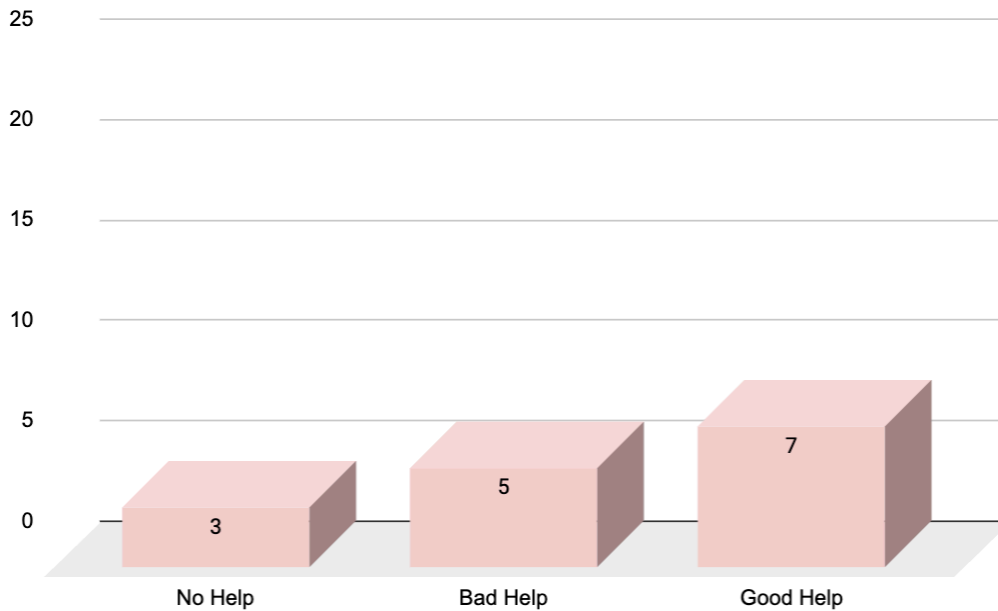

## Offensive Analysis

Distribution of shot types (including turnovers):

Green: 50%, Yellow: 9.5%, Red: 19%, Turnover: 21.4%

Green Shot Percentage (excluding turnovers): **63.7%**

## Help Defense & Middle Drives

Help defense analysis:

Good Help: 7, Bad Help: 5, No Help: 3 →  (Good Help is highest)

Middle Drives: 6 (Goal: < 16) - 

## Ball Screen Defense

Good executions (Hedge + Switch): 55.5% → ❌ (Goal ≥ 60%)