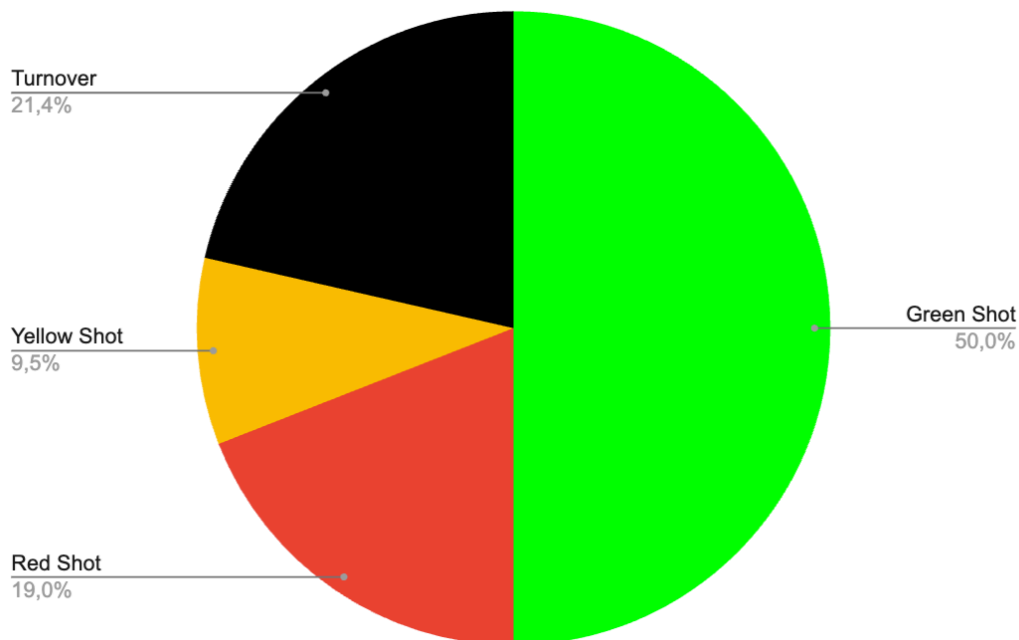

# NORDIC CHAMPIONSHIP – GAME REPORT VS GERMANY

---

## Game Objectives

- Green Shots  $\geq$  75% (excluding turnovers), or  $\geq$  65% including turnovers
- Fewer than 25 Turnovers
- Middle Drives  $<$  16
- Offensive Rebounds (Box Out)  $\leq$  15
- Good Help  $>$  Bad Help + No Help
- Ball Screen Defense:  $\geq$  60% good executions

## Offensive Analysis

Distribution of shot types (including turnovers):

Green: 50%, Yellow: 9.5%, Red: 19%, Turnover: 21.4%

Green Shot Percentage (excluding turnovers): **63.7%**